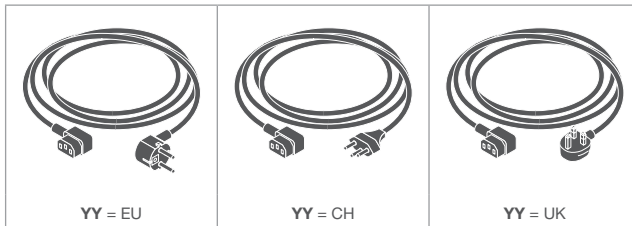

FLOOR STANDING COMFORT

Components of each luminaire		EAN	EAN	EAN
1x	FS CMFT HEAD SN P 114W 840 XX	4099854606533	4099854606564	4099854606595
1x	FS CMFT POLE P XX	4099854606625	4099854606632	4099854606663
1x	FS CMFT BASE P XX	4099854606694	4099854606700	4099854606717

Components of each luminaire		EAN	EAN	EAN
1x	FS CMFT POWER CABLE YY 3000 BK	4099854606724	4099854606731	on request

FLOOR STANDING COMFORT