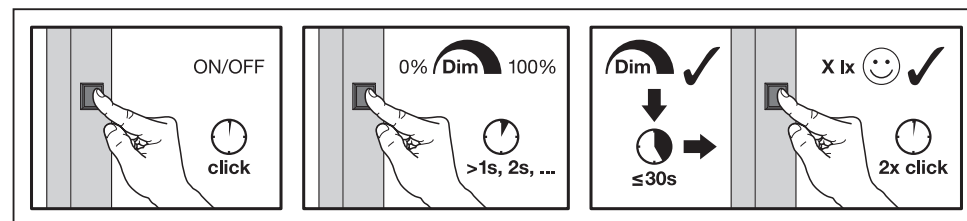

FLOOR STANDING COMFORT