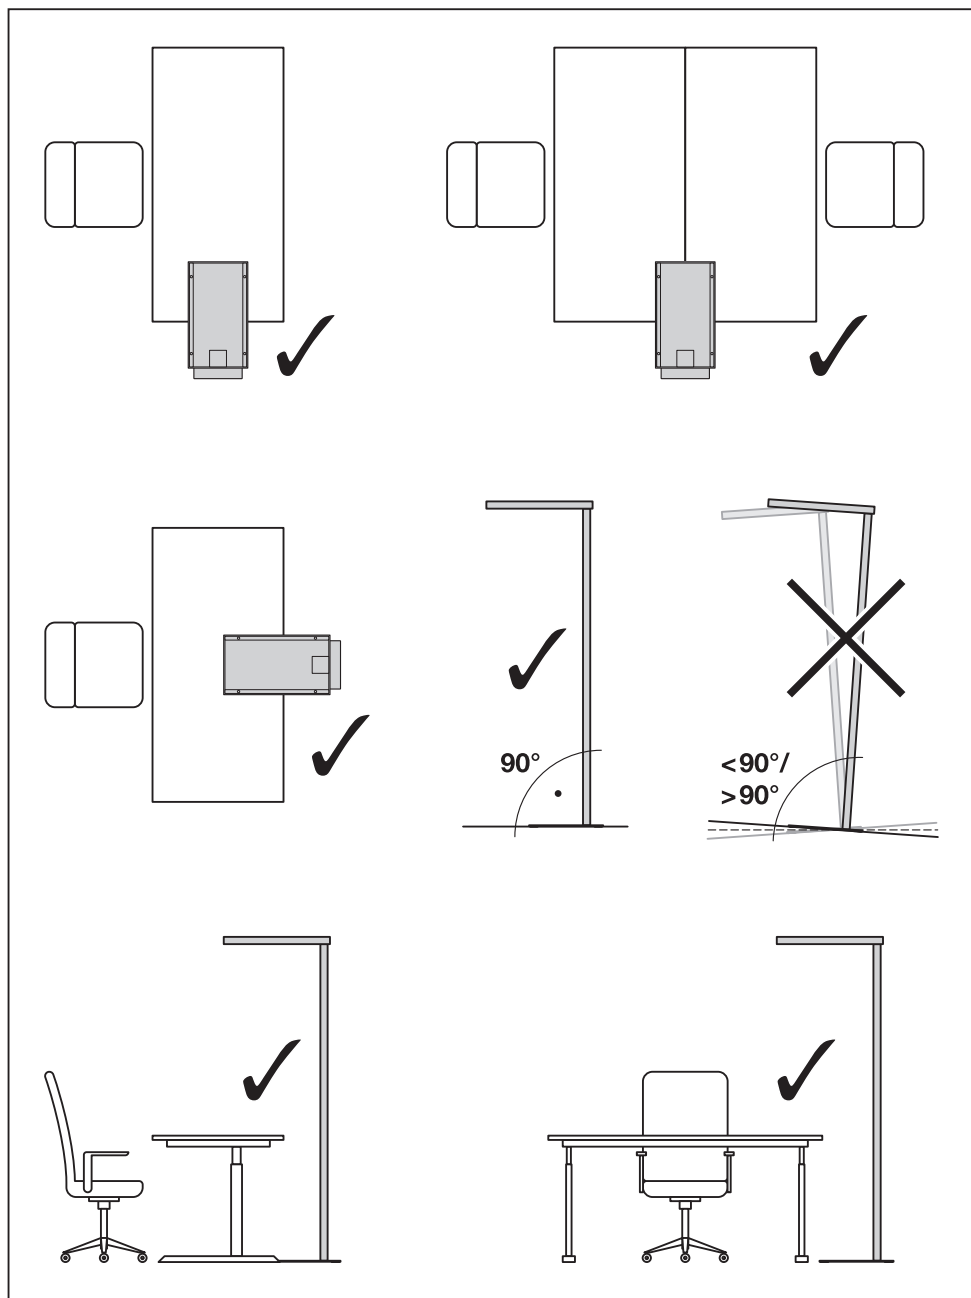

Components of each luminaire		EAN	EAN	EAN
1x	FS CMFT POWER CABLE YY 3000 BK	4099854606724	4099854606731	on request

FLOOR STANDING COMFORT

FLOOR STANDING COMFORT

FLOOR STANDING COMFORT

FLOOR STANDING COMFORT