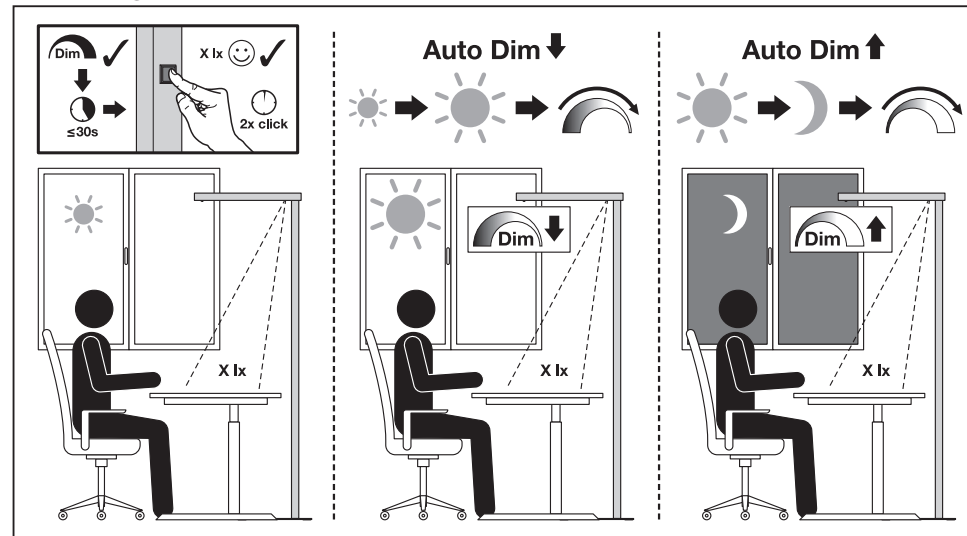

A: Daylight Sensor