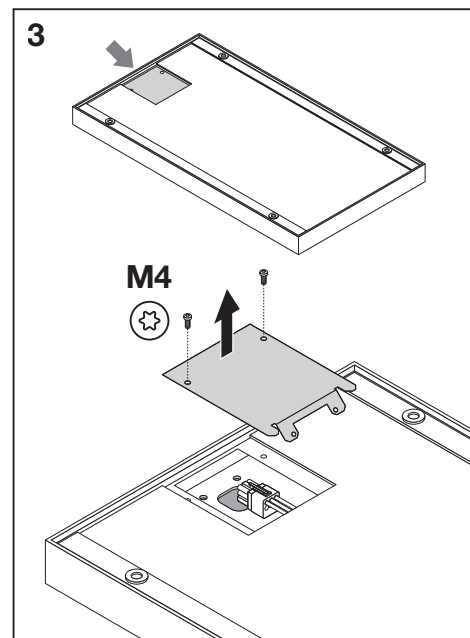

Components of each luminaire		EAN	EAN	EAN
1x	FS CMFT POWER CABLE YY 3000 BK	4099854606724	4099854606731	on request

FLOOR STANDING COMFORT

FLOOR STANDING COMFORT

FLOOR STANDING COMFORT

FLOOR STANDING COMFORT