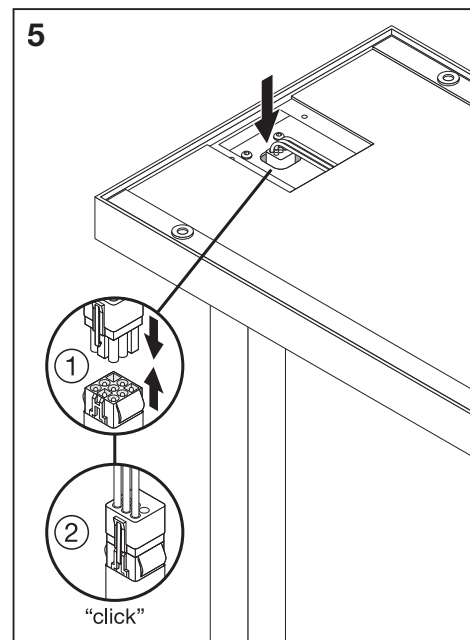

Components of each luminaire		EAN	EAN	EAN
1x	FS CMFT POWER CABLE YY 3000 BK	4099854606724	4099854606731	on request

FLOOR STANDING COMFORT

FLOOR STANDING COMFORT

FLOOR STANDING COMFORT

FLOOR STANDING COMFORT