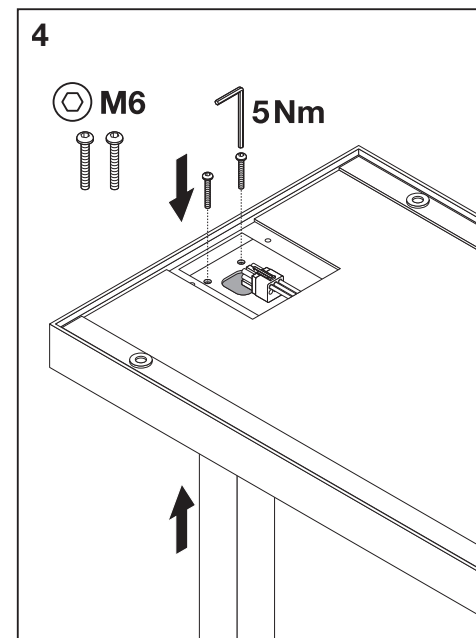

Components of each luminaire		EAN	EAN	EAN
1x	FS CMFT POWER CABLE YY 3000 BK	4099854606724	4099854606731	on request

FLOOR STANDING COMFORT

FLOOR STANDING COMFORT

FLOOR STANDING COMFORT

FLOOR STANDING COMFORT