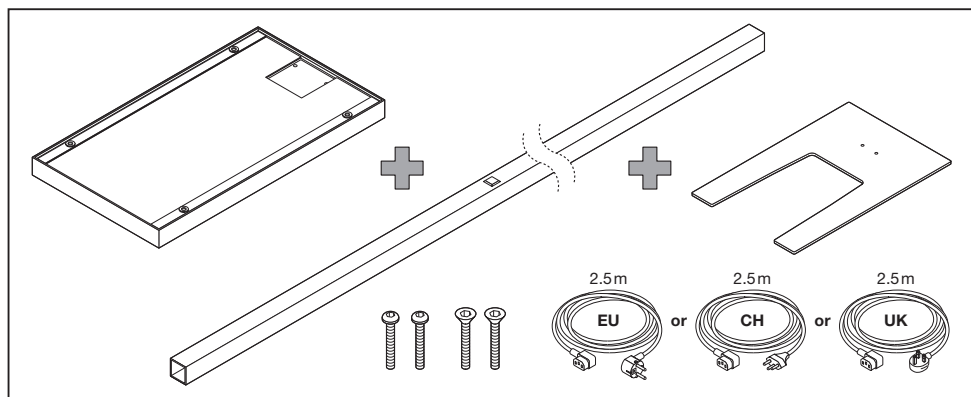

FLOOR STANDING COMFORT