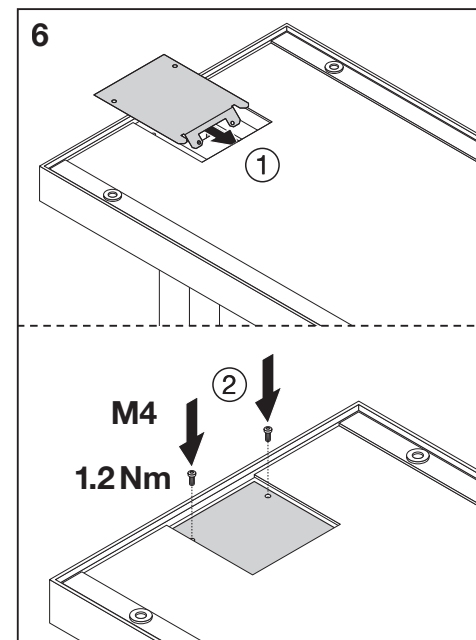

Components of each luminaire		EAN	EAN	EAN
1x	FS CMFT POWER CABLE YY 3000 BK	4099854606724	4099854606731	on request

FLOOR STANDING COMFORT

FLOOR STANDING COMFORT

FLOOR STANDING COMFORT

FLOOR STANDING COMFORT